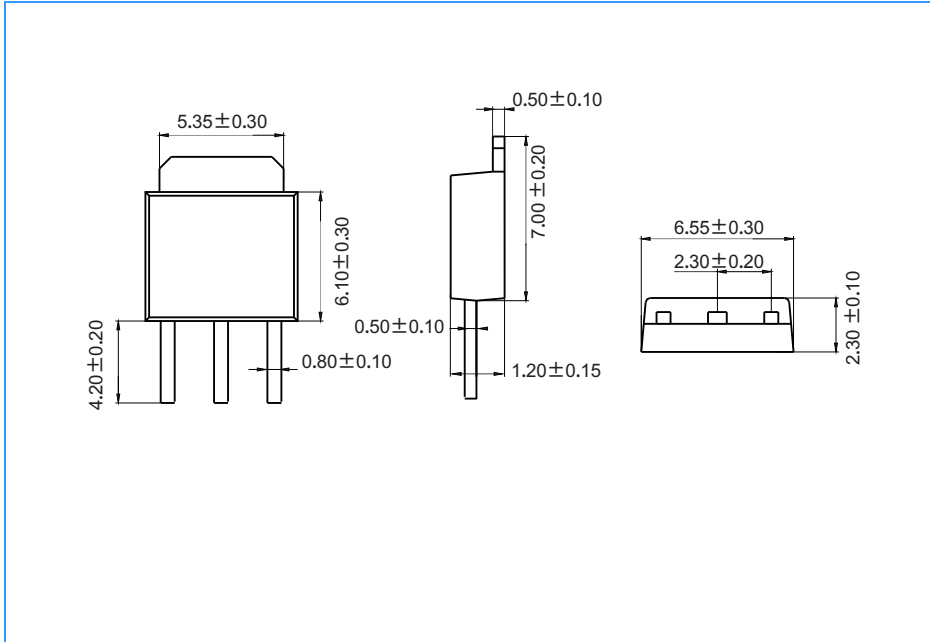

Package

TO-251

Package Outline Dimensions (unit: mm)

Packing Information

Package	Shipping Quantity
TO-251	80 pcs / Tube