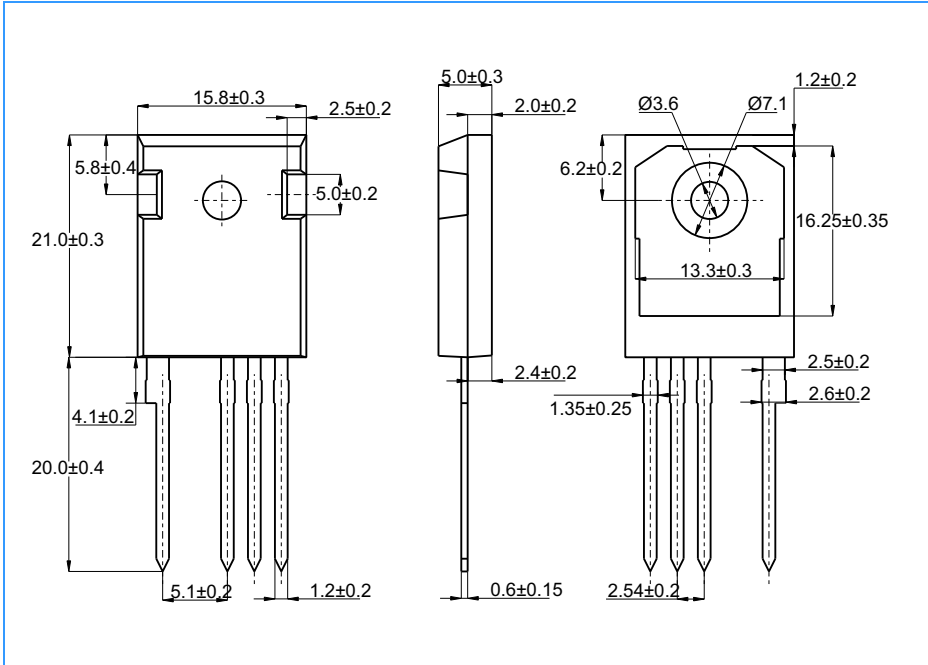

Package

TO-247-4L

Package Outline Dimensions (unit: mm)

Packing Information

Package	Shipping Quantity
TO-247-4L	30 pcs / Tube