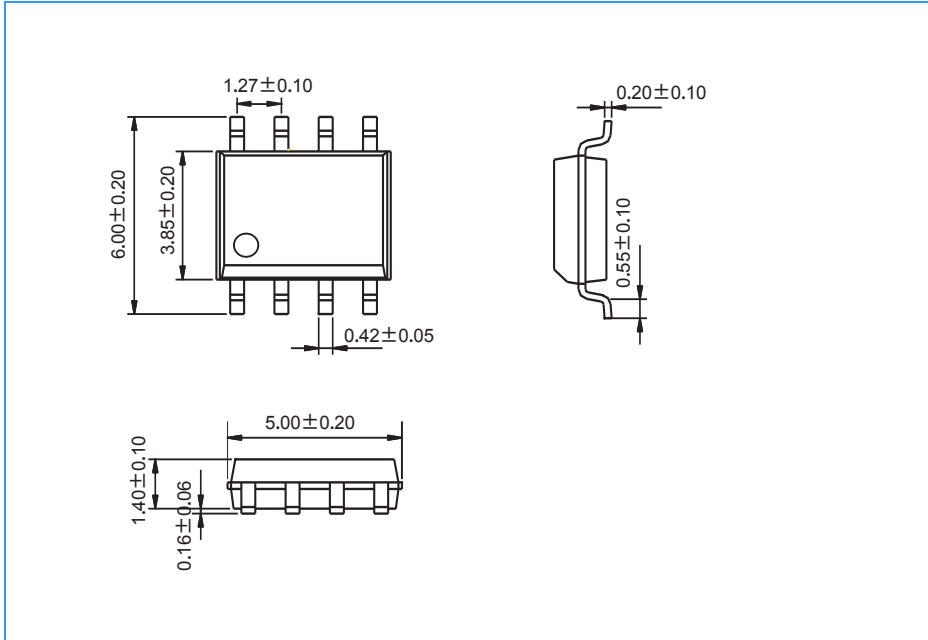

Package

SOP-8

Package Outline Dimensions (unit: mm)

Mounting Pad Layout (unit: mm)

Packing Information

Package	Shipping Quantity
SOP-8	4000 pcs / Tape & Reel